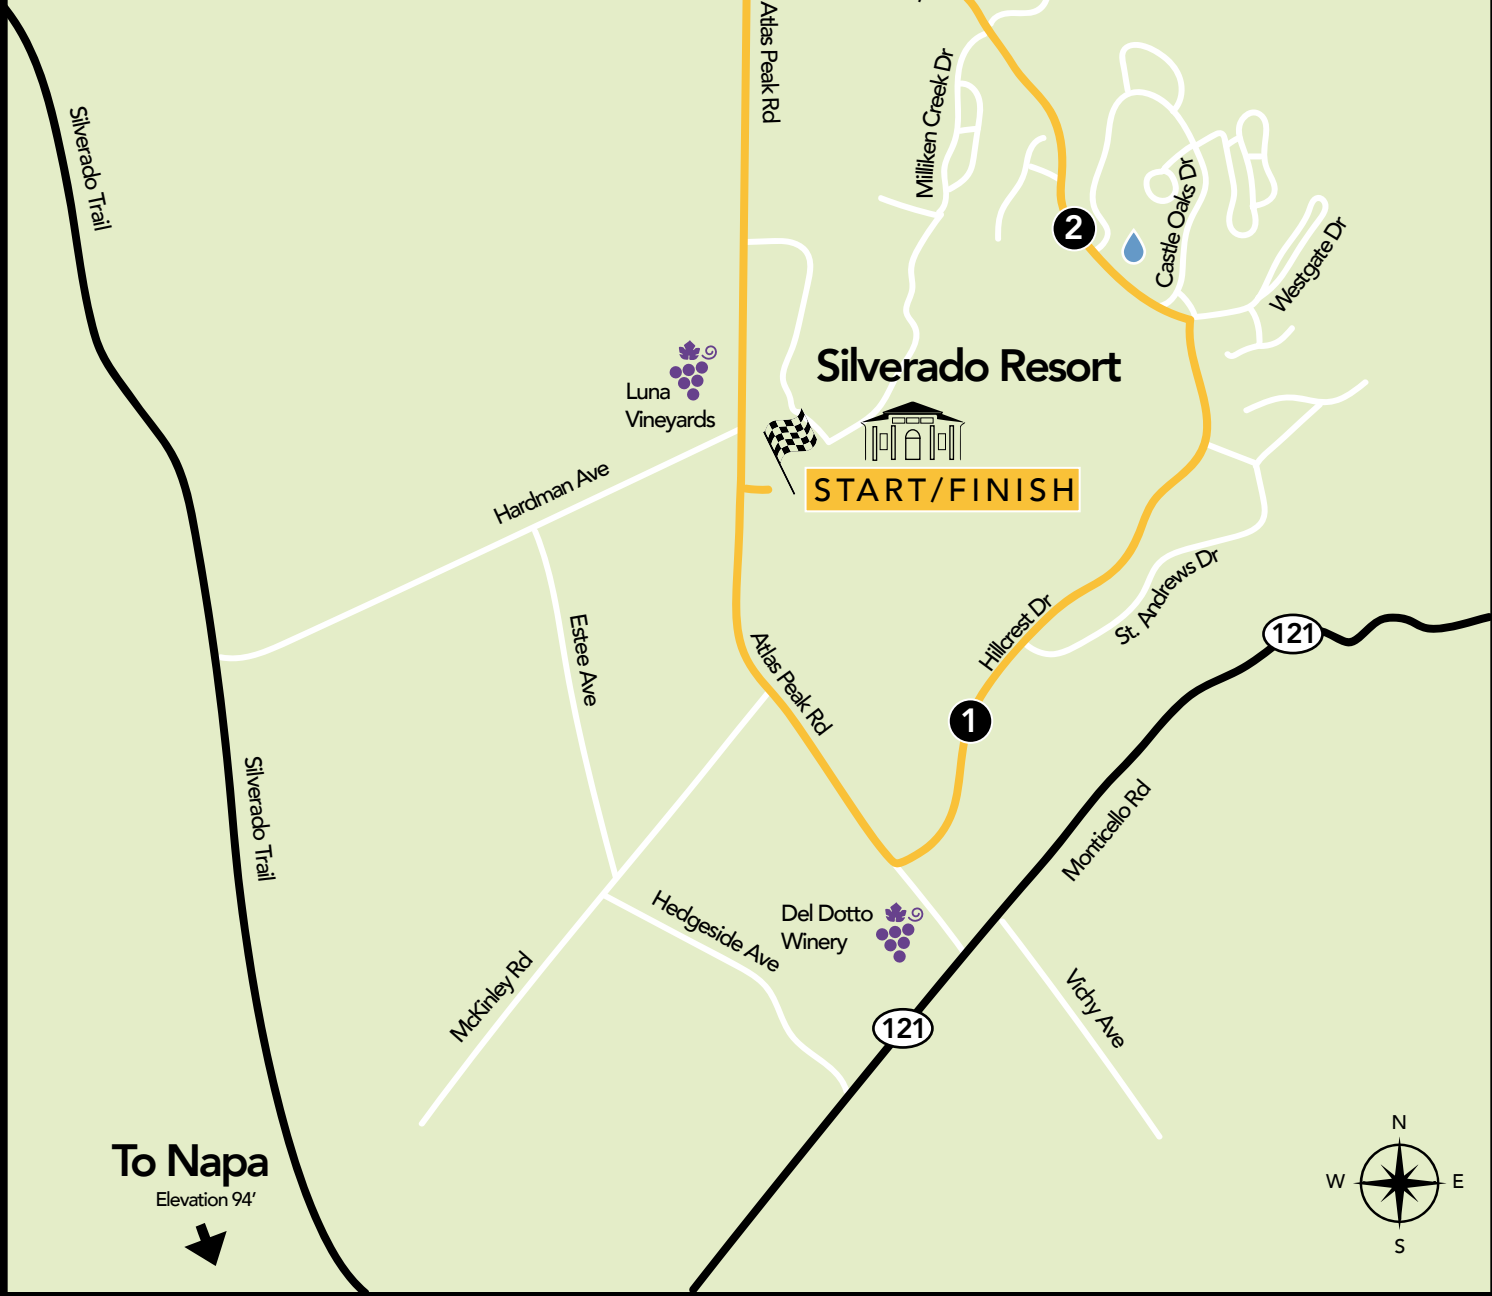

WINE SHINE

3.9 MILE RACE

— NAPA VALLEY, CA —

WINE SHINEHALFMARATHON.ORG

COURSE MAP

MAP KEY:

-  AID STATION
-  MILE MARKER
-  RACE COURSE
-  HIGHWAY

ELEVATION CHART

START: 99' MAX: 181' GAIN: 128'